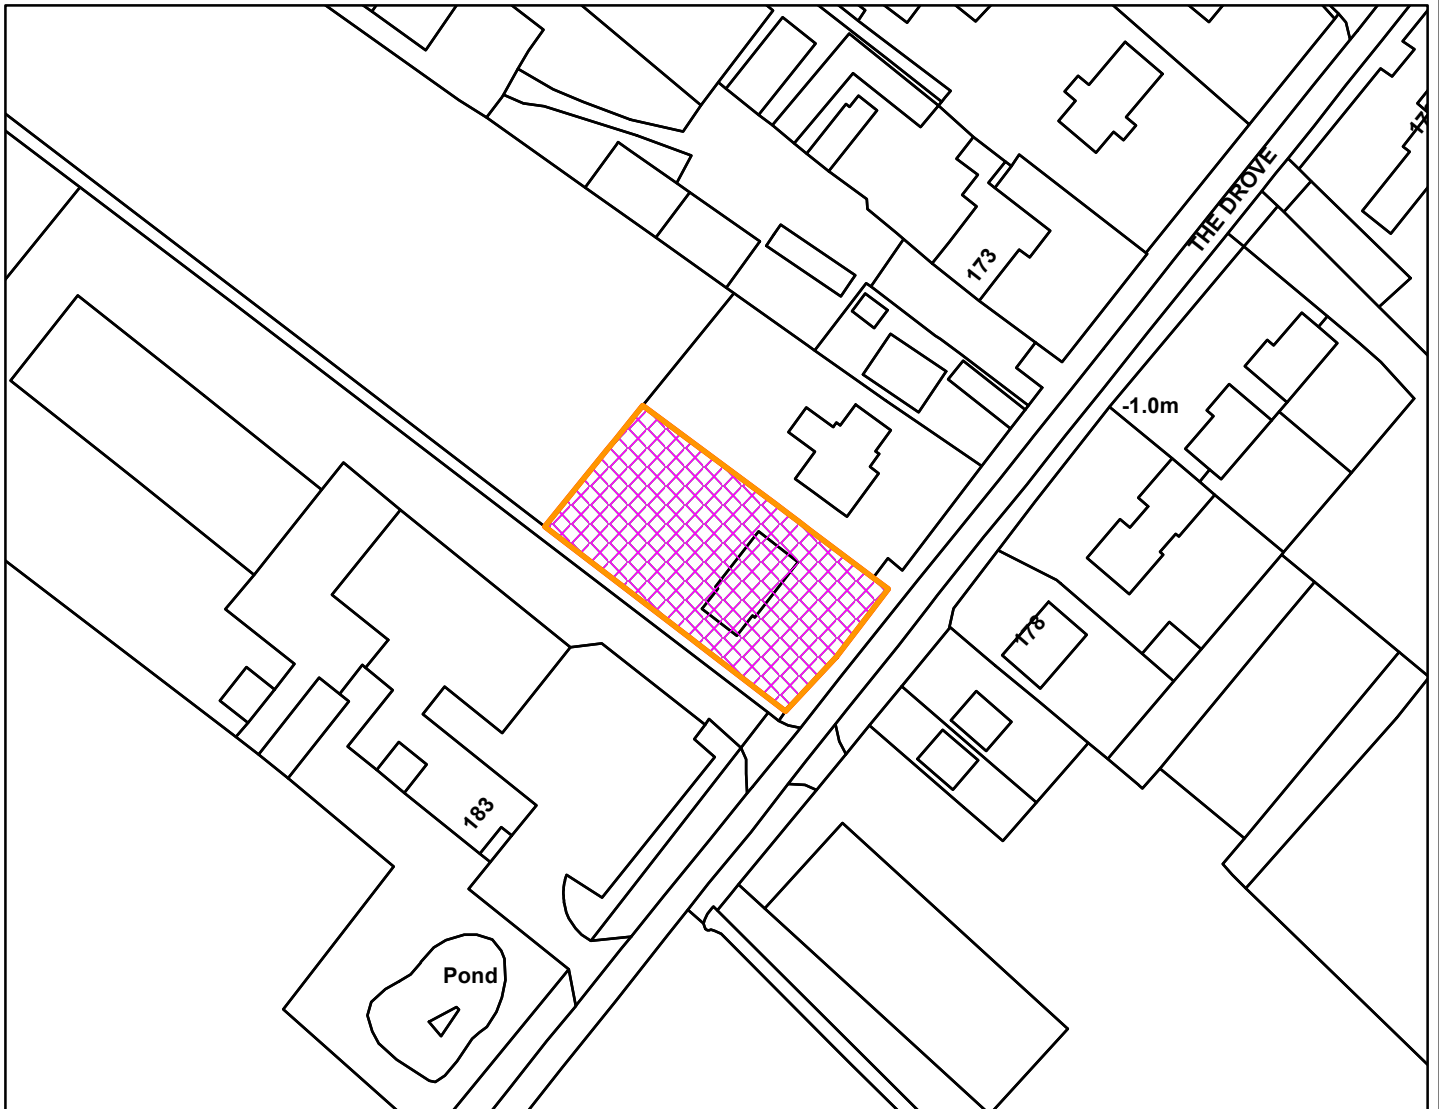

23/01632/CU

Borough Council of
**King's Lynn &
West Norfolk**

179 The Drove Barroway Drove PE30 0AL

Legend

Scale: 1:1,250

Reproduced from the Ordnance Survey map with permission of the Controller of His Majesty's Stationery Office © Crown Copyright 2023.

Unauthorised reproduction infringes Crown Copyright and may lead to prosecution or civil proceedings.

Organisation	BCKLWN
Department	Department
Comments	
Date	22/11/2023
MSA Number	0100024314